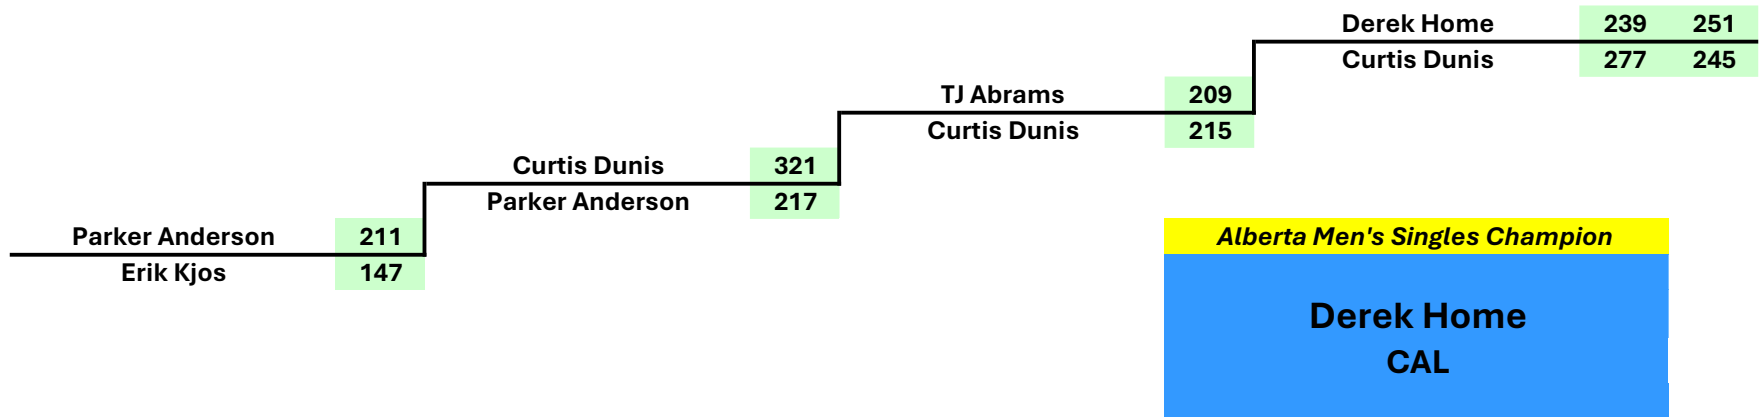

MEN'S SINGLES STEPLADDER